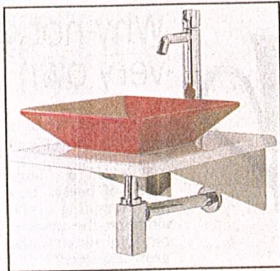

INTERNATIONAL PRESS-CUTTING BUREAU
224/236 Walworth Road, London SE17 1JE
Tel: 020-7703 2113 Fax: 020-7701 4489
e-mail: IPCB2000@aol.com

DERBY EVENING TELEGRAPH (SERIES)

Circulation ('000): 53
Readership ('000): 135
Display Rate (£/sqcm): £2.99

- 5 APR 2007

RETRO RED: Made from vitreous china and the brightest pillar box red, this basin from Avante would be a statement piece in any bathroom. It costs £129. The white ceramic shelf costs £149 and the Roma wall mixer tap costs £135. Call 01132 012259.

Me moments free of guilt

IT'S the one room in the house where you can pull the lock across guilt free and ease away your troubles away in the tub.

The bathroom is the best place to indulge in a little bit of me time.

An inviting bathroom serves a multitude of purposes: pampering and

preening, unwinding and relaxing - oh, and keeping ourselves smelling sweet!

Besides the comforting qualities of a bathroom, they're big business for adding value to our homes too. An extra bathroom can slap on five per cent to the price of a prop-

erty, a Nationwide survey revealed.

But if you don't have the space or funds for a new bathroom, make the most of your old one with a few simple renovations to give it the wow factor. Forget the annual spring clean - give your bathroom a stylish overhaul.